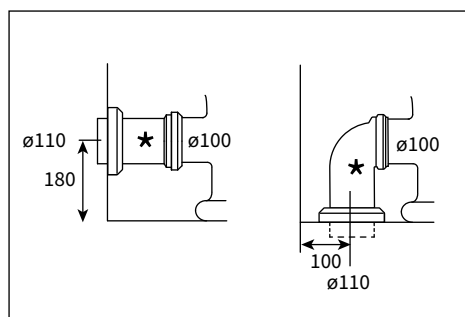

S 3/8" seitlicher Anschluss  
3/8" Alimentation latérale

W 1/2" Wandanschluss  
1/2" Alimentation murale

76518 + 76519

THE-BATH-SHOP.COM

Version 22.04.2026

JACKSON

Cuvette sur pied

avec réservoir en céramique

S 3/8" seitlicher Anschluss  
3/8" Alimentation latérale

W 1/2" Wandanschluss  
1/2" Alimentation murale

76518 + 76519

THE-BATH-SHOP.COM

Version 22.04.2026

JACKSON

Close coupled pan  
with ceramic cistern

- |   |          |   |
|---|----------|---|
| A | 76518.00 | Close couple pan<br>white   |
| B | 76519.00 | Ceramic cistern<br>white  |
| C |          | Fittings for cistern with <u>side inlet (S)</u><br>Geberit dual flush, Geberit fill valve,<br>1 cover for hole on the side  |
|   | 89010.03 | Chrome  |
|   | 89010.01 | Polished Nickel   |
|   | 89010.04 | Polished Brass  |
| D |          | Fittings for cistern with <u>rear inlet (W)</u><br>Geberit dual flush, Geberit fill valve, reinforced hose,<br>fastening clip, angle stop valve, 2 covers for hole on the<br>side |
|   | 89011.03 | Chrome  |
|   | 89011.01 | Polished Nickel   |
|   | 89011.04 | Polished Brass  |