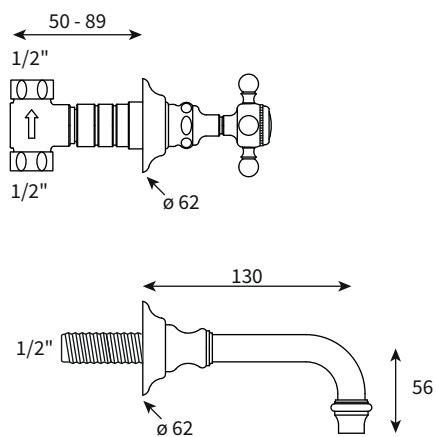

THE-BATH-SHOP.COM

PARIS

Version 06.02.2016

Mélangeur de lavabo mural

28151	Matériau à encastrer -
28160.03	Habillage extérieur robinets d'arrêt / bec Saillie 130 mm Chrome
28160.01	Habillage extérieur robinets d'arrêt / bec Saillie 130 mm Nickel brillant

28160

THE-BATH-SHOP.COM

PARIS

Version 18.01.2017

Basin tap wall mounted

-
- 28151 Rough part
 - 28160.03 Trim set for valves and spout
130 mm projection Chrome
 - 28160.01 Trim set for valves and spout
130 mm projection Polished Nickel