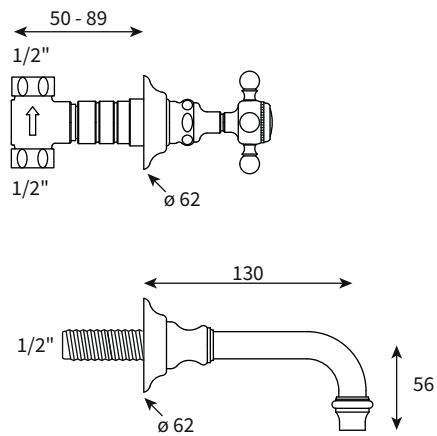

28160_28151

THE-BATH-SHOP.COM

PARIS

Version 06.02.2016

Lavaboarmatur Wand

1. ---

28151	Unterputzmaterial
-	-
28160.03	Fertigmontage-Set für Absperrventil / Auslauf Ausladung 130 mm Chrom
28160.01	Fertigmontage-Set für Absperrventil / Auslauf Ausladung 130 mm Nickel glanz

Für eine komplette Armatur braucht es das Unterputzmaterial und das Fertigmontageset.

Ketten- und Wippventile sowie weiteres Zubehör wie Metallsiphon, Eck-regulierventile sind separat erhältlich.