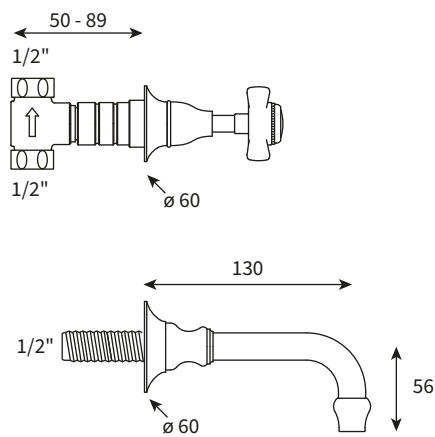

29160_28151

THE-BATH-SHOP.COM

SINCLAIR

Version 12.02.2026

Lavaboarmatur Wand

28151 Unterputzmaterial

29160.03 Fertigmontage-Set für Absperrventil / Auslauf
Ausladung 130 mm Chrom

29160.01 Fertigmontage-Set für Absperrventil / Auslauf
Ausladung 130 mm Nickel glanz

29160.04 Fertigmontage-Set für Absperrventil / Auslauf
Ausladung 130 mm Messing poliert

Für eine komplette Armatur braucht es das Unterputzmaterial und das Fertigmontageset.

Ketten- und Wippventile sowie weiteres Zubehör wie Metallsiphon, Eckregulierventile sind separat erhältlich.