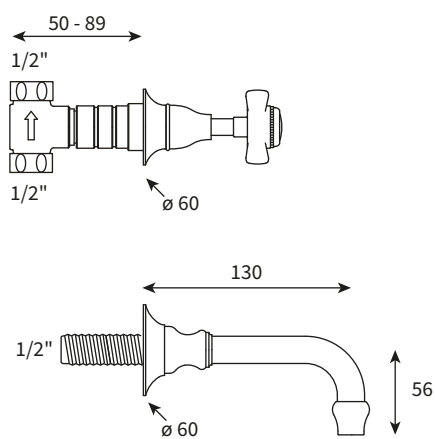

29160_28151

THE-BATH-SHOP.COM

SINCLAIR

Version 12.02.2026

Mélangeur de lavabo mural

28151	Matériau à encastrer
29160.03	Habillage extérieur robinets d'arrêt / bec Saille 130 mm Chrome
29160.01	Habillage extérieur robinets d'arrêt / bec Saille 130 mm Nickel brillant
29160.04	Habillage extérieur robinets d'arrêt / bec Saille 130 mm Laiton poli

29160_28151

THE-BATH-SHOP.COM

SINCLAIR

Version 12.02.2026

Basin tap wall mounted

28151	Rough part
29160.03	Trim set for valves and spout 130 mm projection Chrome
29160.01	Trim set for valves and spout 130 mm projection Polished Nickel
29160.04	Trim set for valves and spout 130 mm projection Polished Brass