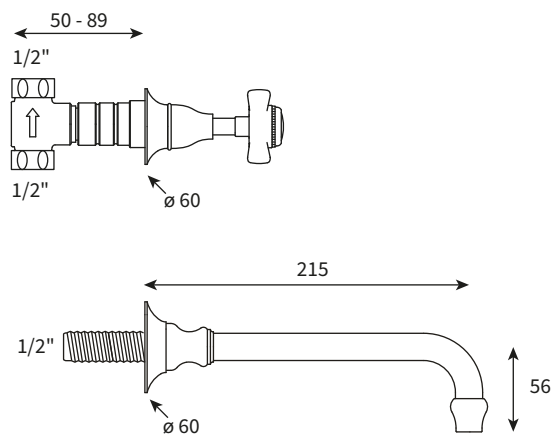

29170_28151

THE-BATH-SHOP.COM

SINCLAIR

Version 12.02.2026

Mélangeur de lavabo mural

28151	Matériau à encastrer
29170.03	Habillage extérieur robinets d'arrêt / bec Saille 215 mm Chrome
29170.01	Habillage extérieur robinets d'arrêt / bec Saille 215 mm Nickel brillant
29170.04	Habillage extérieur robinets d'arrêt / bec Saille 215 mm Laiton poli

29170_28151

THE-BATH-SHOP.COM

SINCLAIR

Version 12.02.2026

Basin tap wall mounted

28151	Rough part
29170.03	Trim set for valves and spout 215 mm projection Chrome
29170.01	Trim set for valves and spout 215 mm projection Polished Nickel
29170.04	Trim set for valves and spout 215 mm projection Polished Brass