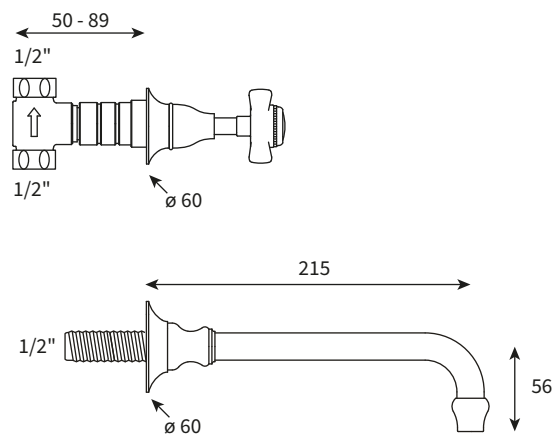

29170_28151

THE-BATH-SHOP.COM

SINCLAIR

Version 12.02.2026

Lavaboarmatur Wand

28151 Unterputzmaterial

29170.03 Fertigmontage-Set für Absperrventil / Auslauf
Ausladung 215 mm Chrom

29170.01 Fertigmontage-Set für Absperrventil / Auslauf
Ausladung 215 mm Nickel glanz

29170.04 Fertigmontage-Set für Absperrventil / Auslauf
Ausladung 215 mm Messing poliert

Für eine komplette Armatur braucht es das Unterputzmaterial und das Fertigmontageset.

Ketten- und Wippventile sowie weiteres Zubehör wie Metallsiphon, Eckregulierventile sind separat erhältlich.