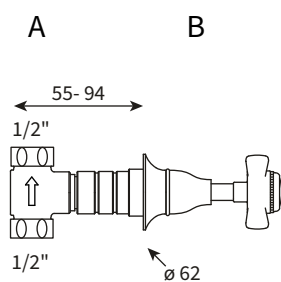

29410_28402

THE-BATH-SHOP.COM

SINCLAIR

Version 12.02.2026

Absperrventil Unterputz

1/2"

28402 1/2" Unterputzmaterial Absperrventil

29410.03.11 Fertigmontage-Set für Absperrventil
HOT Chrom

29410.03.12 Fertigmontage-Set für Absperrventil
COLD Chrom

29410.03.19 Fertigmontage-Set für Absperrventil
BLANKO, keine Beschriftung Chrom

29410.01.11 Fertigmontage-Set für Absperrventil
HOT Nickel glanz

29410.01.12 Fertigmontage-Set für Absperrventil
COLD Nickel glanz

29410.01.19 Fertigmontage-Set für Absperrventil
BLANKO, keine Beschriftung Nickel glanz

29410.04.11 Fertigmontage-Set für Absperrventil
HOT Messing poliert

29410.04.12 Fertigmontage-Set für Absperrventil
COLD Messing poliert

29410.04.19 Fertigmontage-Set für Absperrventil
BLANKO, keine Beschriftung Messing poliert

Für eine komplette Installation braucht es die Artikel
A und B (2 Stk.).